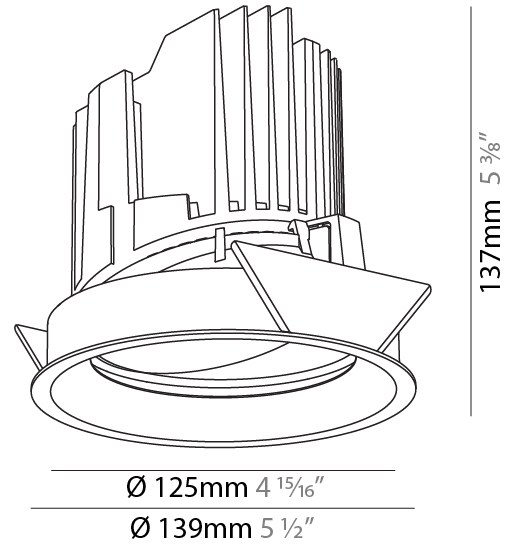

PHYSICAL

Shape: Round
Diameter (mm): 139
Diameter (in): 5 1/2
Height (mm): 137
Height (in): 5 3/8
Ceiling Thickness (mm): 10 / 12.5 / 15
Ceiling Thickness (in): 3/8 or 1/2 or 9/16
Min. Recessing Depth (mm): 150
Min. Recessing Depth (in): 5 7/8
Light Distribution: Adjustable / Downlight
Weight (kg): 0.853
Weight (lbs): 1.88
Fixture Finish: SSR / BKV / CWI / CRY / HAB / UFT / ITA / RUA / FTG / MYG / LOD / PUS / FRO / FUP / KIA / POP / BLS / SPG / MEY / GOH / GUM / CHC / COM / ABZ / JAG / OBR / MOS / ROR
Fixture Material: Aluminum Die Cast
Cut-out Measurements: 130mm / 5 1/8"

ELECTRICAL

Lamp Type: LED (Zhaga Standard)
Input Wattage (W): 28.6
Total Output Wattage (W): 26.4
Dimming: Tri-Mode (Non-Dimming and Phase Dimming (120Vac only) and 0-10V Dimming)
Driver Included: No
Driver Location: Recessed Housing
Driver Type: Constant Current - Universal
Driver Class: Class 2
Housing: See components
Input Voltage (V): 120 - 277
Constant Current (MA): 700

LED

Number of LEDs: 1
Color Temperature (°K): 2700 / 3000 / 3500 / 4000
Max. Delivered Lumen (lm): 1180 / 1930 / 2029 / 2070
Nominal Lumen (lm): 3210 / 3290 / 3459 / 3530
CRI: >90 CRI
Lamp Life (hrs): 50000

OPTICAL

Reflector: 10 / 18 / 36
Adjustability: Rotational 355°, Tilt 30°

RATINGS AND CERTIFICATIONS

Certified By: Certified for North American Standards
IP rating: IP54

130mm 5 1/8"	150mm 5 7/8"	10 | 15mm 3/8" | 9/16"	30°	355°	

A